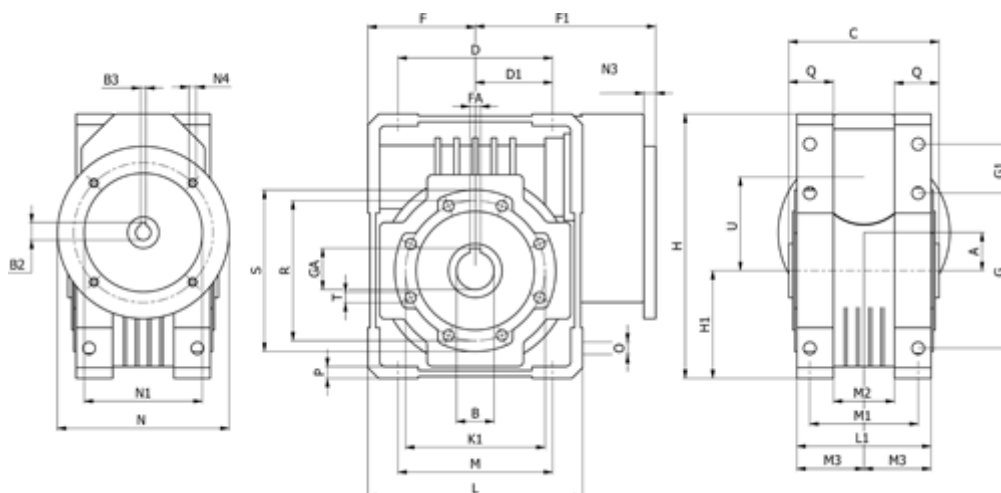

Data Sheet

Article number: 3921086192730
 Description: Worm gear
 WR 86-U-192-80B5, without lubrication

Measures

A = 86.90	F = 100	L = 200	N2 = 130	T = M10x18
B = 35	F1 = 180	L1 = 125	N3 = 12.0	U = 110
B1 E7 = 19	FA = 10	M = 144	N4 = M10x13	
B2 = 21.8	G = 144	M1 = 101	O = 11.5	
B3 H9 = 6	G1 = 45.5	M2 = 57	P = 11	
C = 140	GA = 38.3	M3 = 64.5	Q = 45	
D = 144.0	H = 245.5	N = 200	R = 130	
D1 = 72.0	H1 = 100.0	N1 = 165	S = 150	